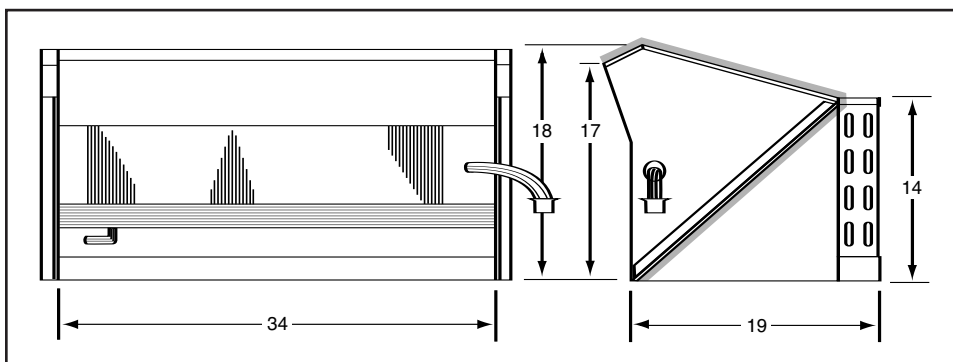

Replaces Original Nesbitt® and MSI® Roommate PKG Cooling and Heatpump Chassis.

TYPE CRKO SERIES

Replacement Packaged Terminal Air Conditioners